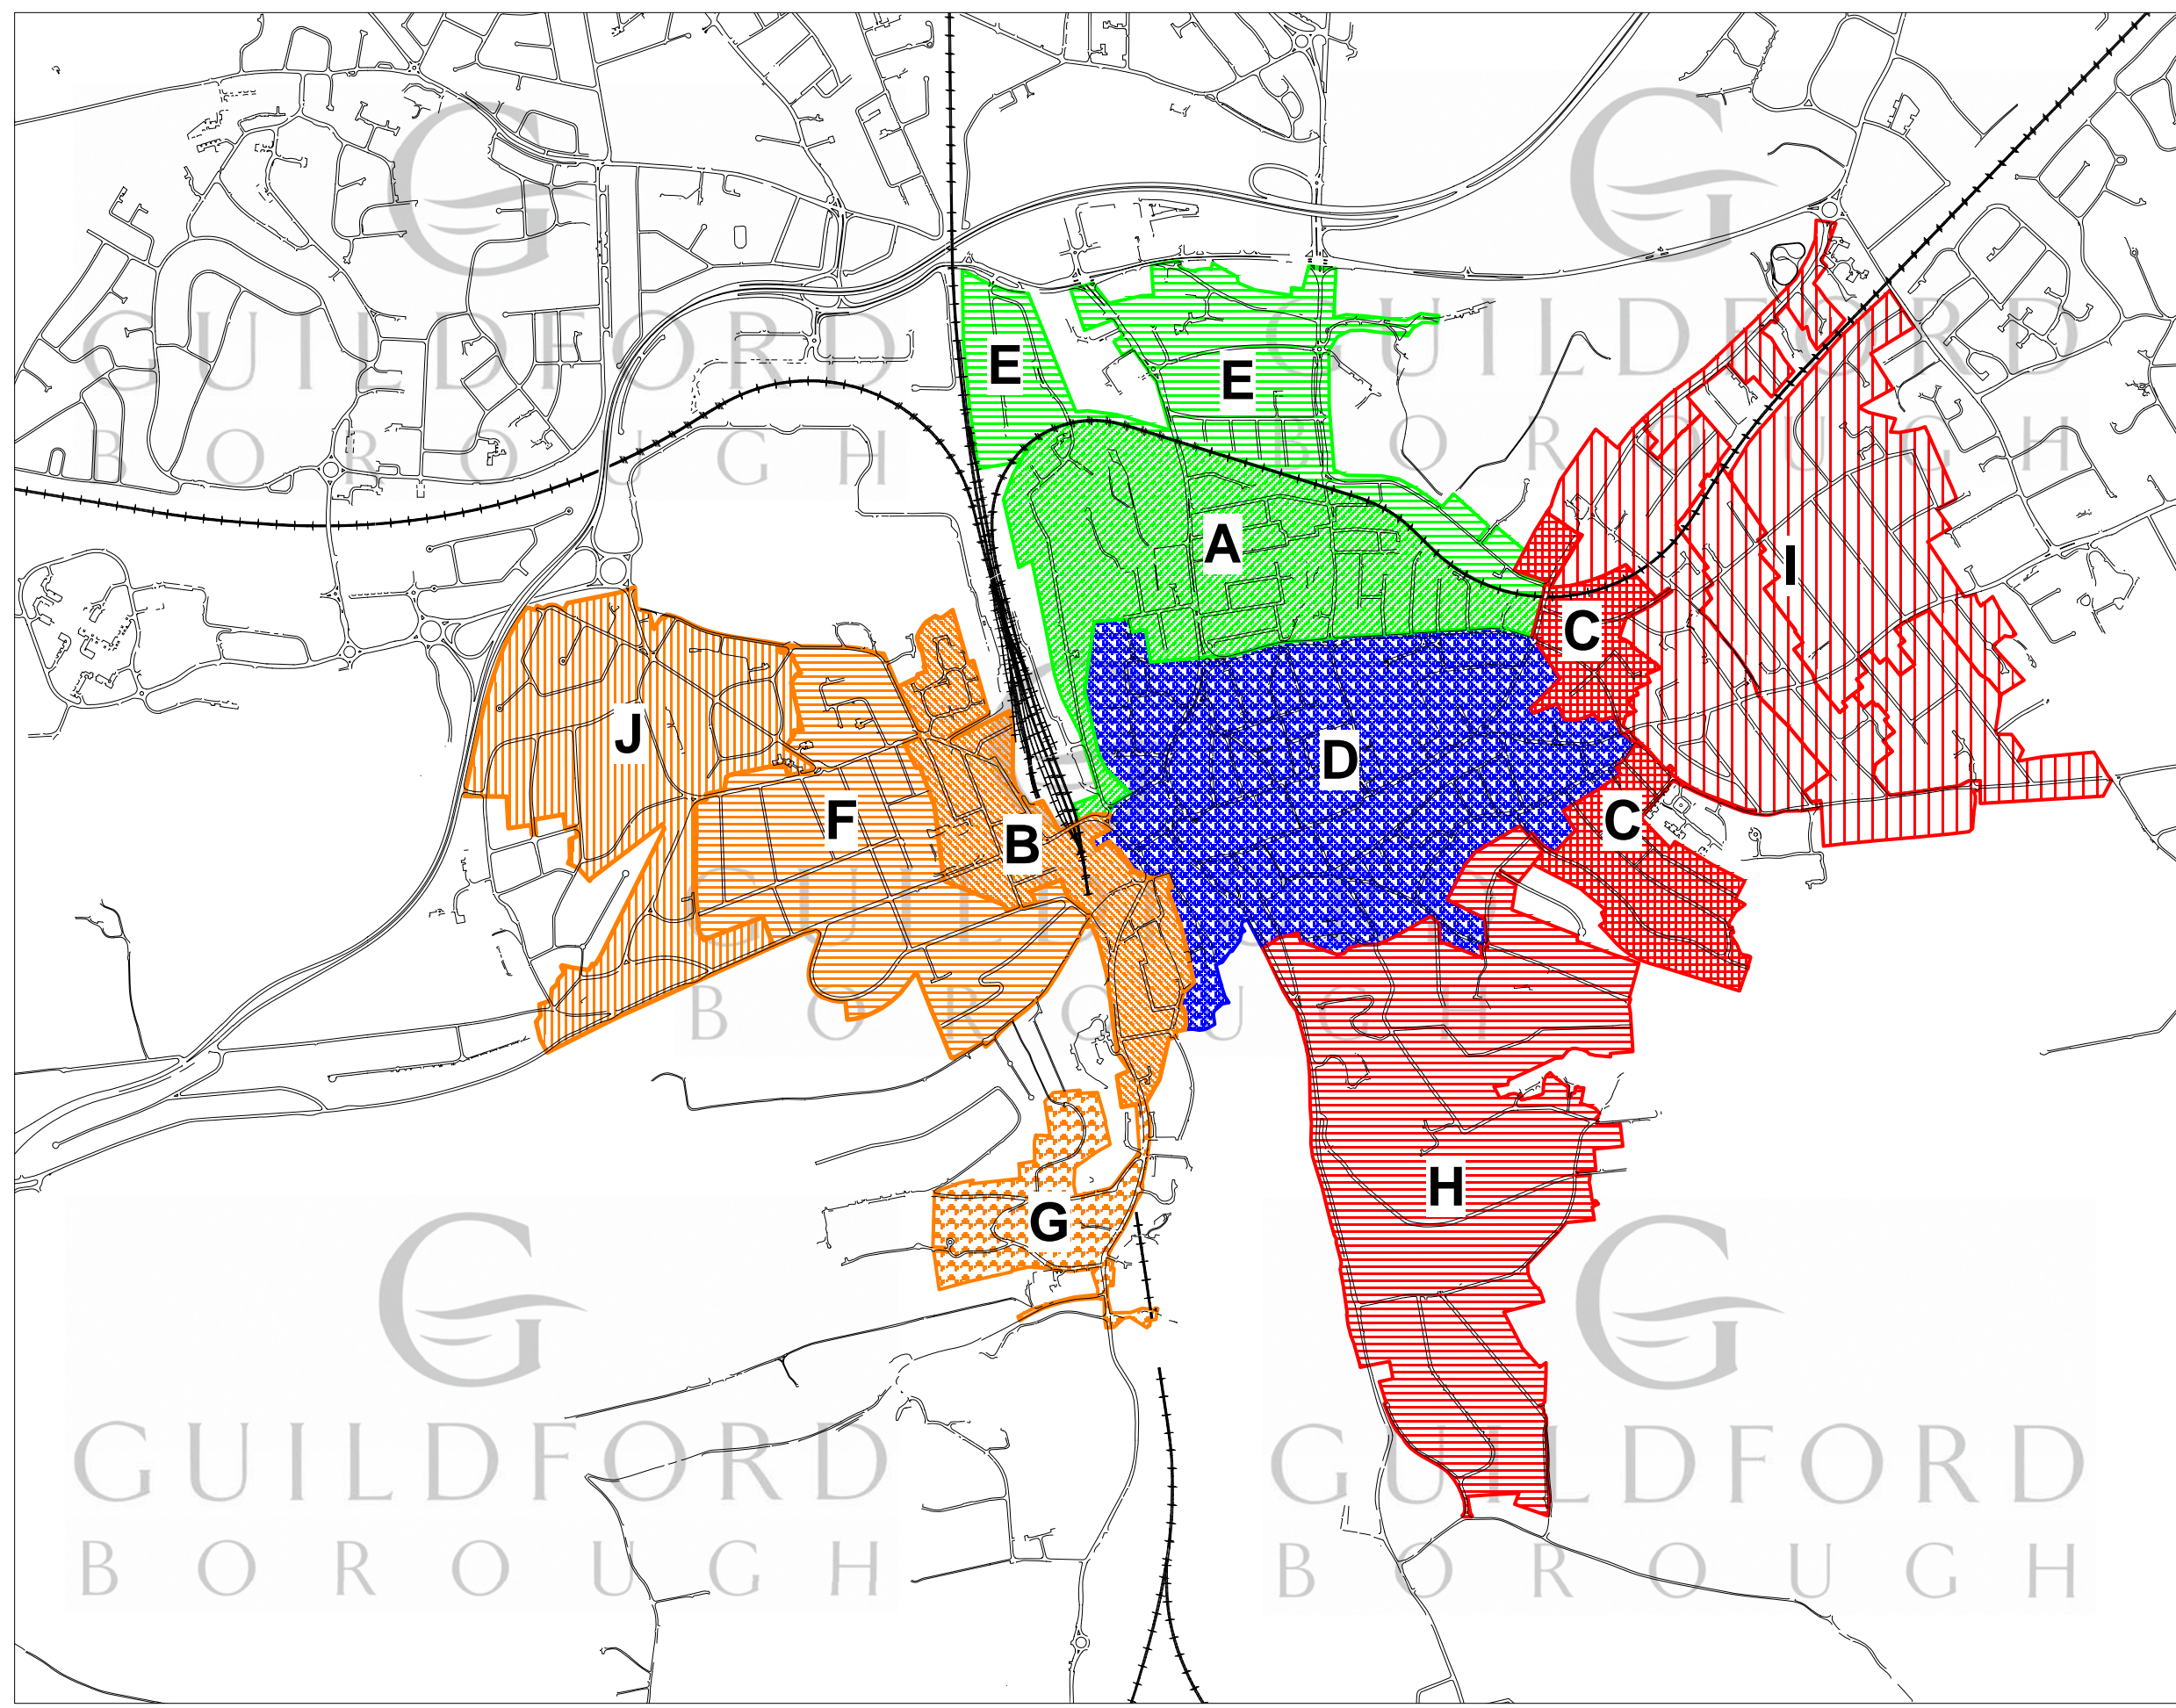

# Guildford Town Centre Controlled Parking Zone (Present Extents)

# ANNEXE 3

**Key**

	Area A (5/98)
	Area B (2/99 rev 6/09)
	Area C (6/00 rev 6/09)
	Area D (10/97)
	Area E (5/98 rev 6/09)
	Area F (2/99 rev 6/09)
	Area G (2/99)
	Area H (6/00 rev 6/09)
	Area I (6/00 rev 7/03, 4/06 & 6/09)
	Area J (9/03)

"This map is reproduced from Ordnance Survey material with the permission of Ordnance Survey on behalf of the Controller of Her Majesty's Stationery Office Crown Copyright. Unauthorised reproduction infringes Crown Copyright and may lead to prosecution or Civil proceedings. Guildford Borough Council Licence No. 100019625, 2011"